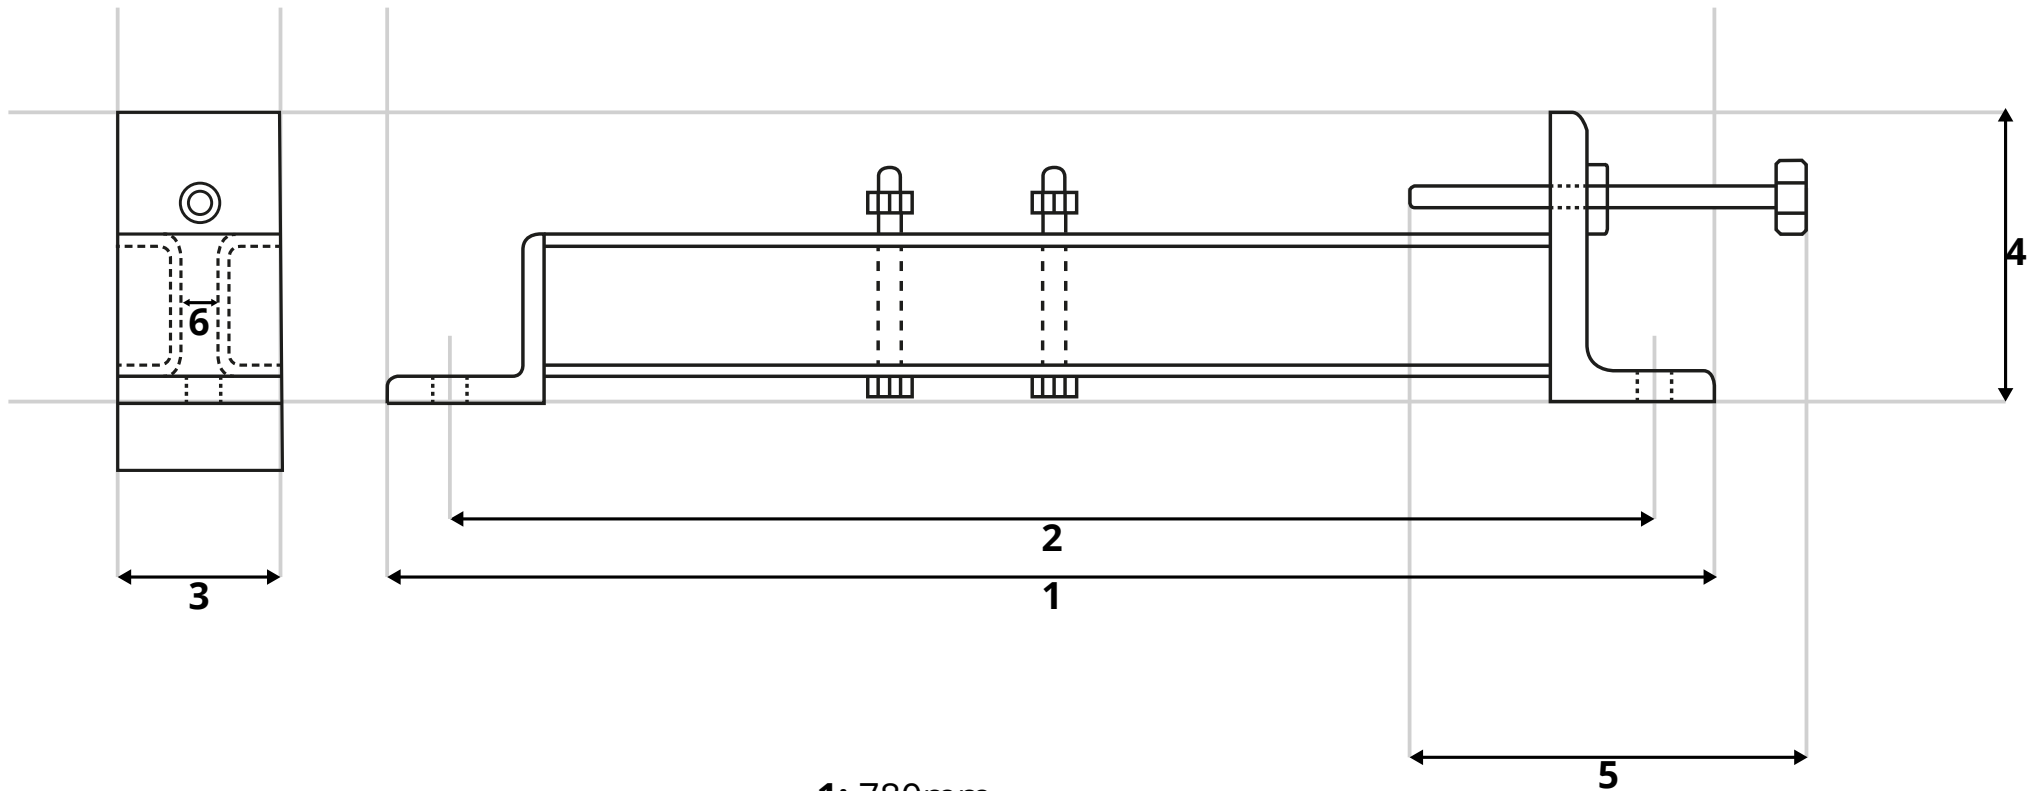

**Slide Rail: 200-225 (TC200-225)**

- 1: 780mm
- 2: 730mm
- 3: 70mm
- 4: 110mm
- 5: 15x245mm
- 6: 17mm