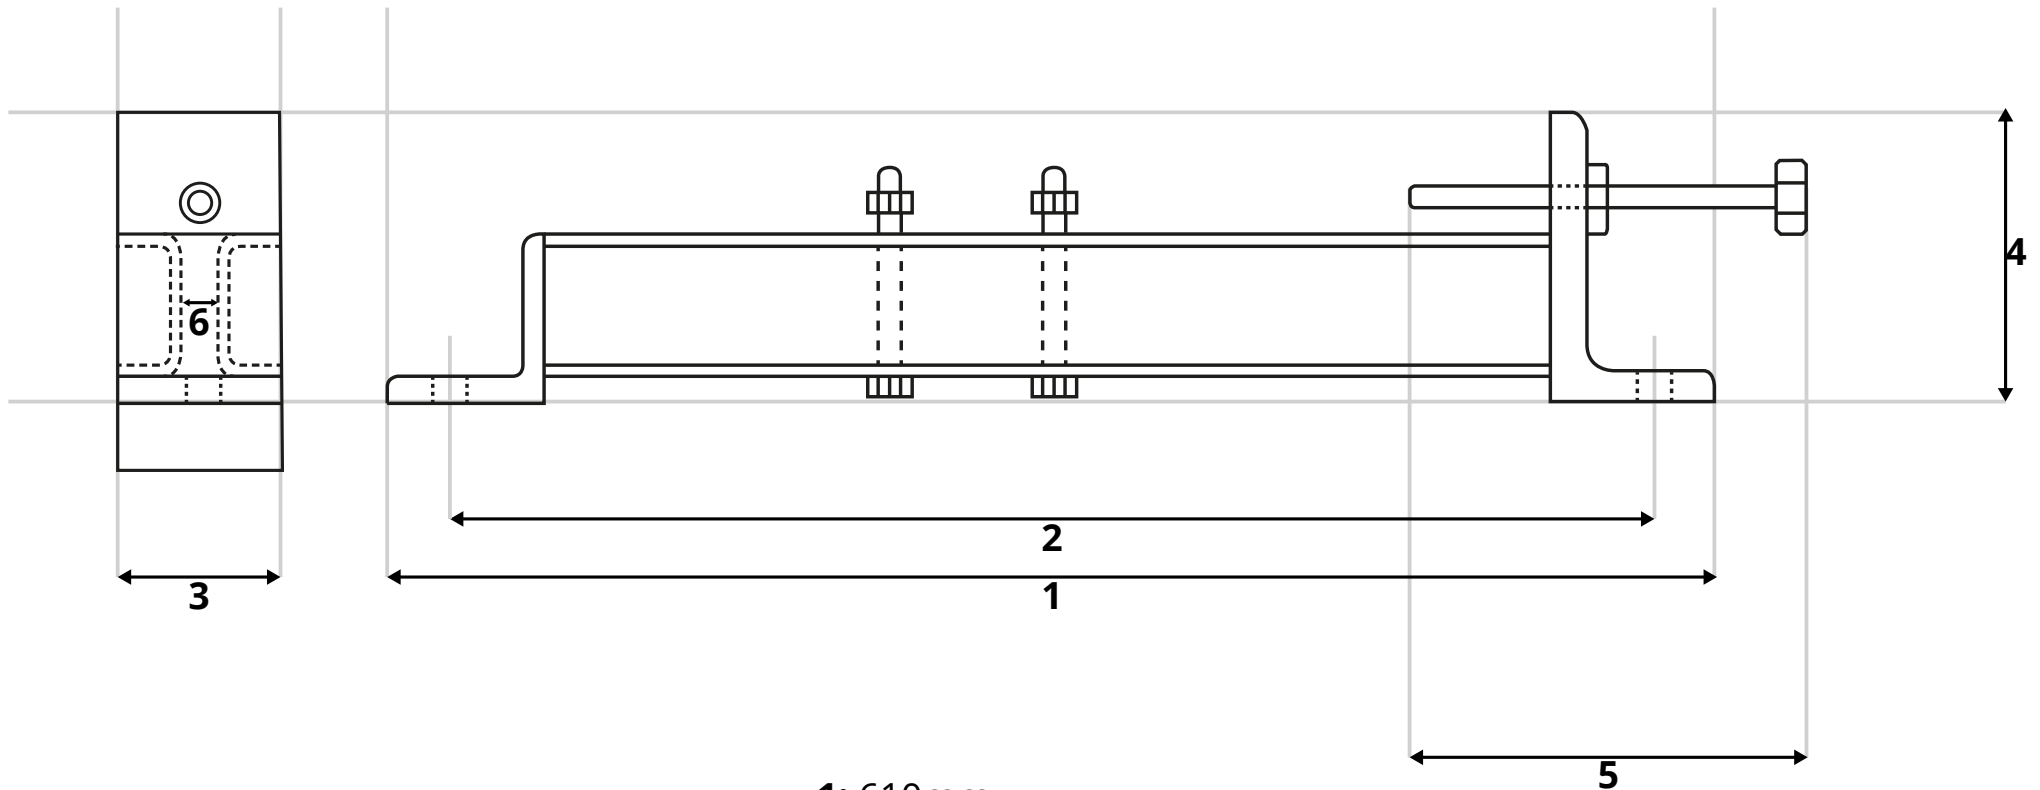

Slide Rail: 160-180 (TC160-180)

- 1: 610mm
- 2: 565mm
- 3: 65mm
- 4: 100mm
- 5: 12x220mm
- 6: 14mm