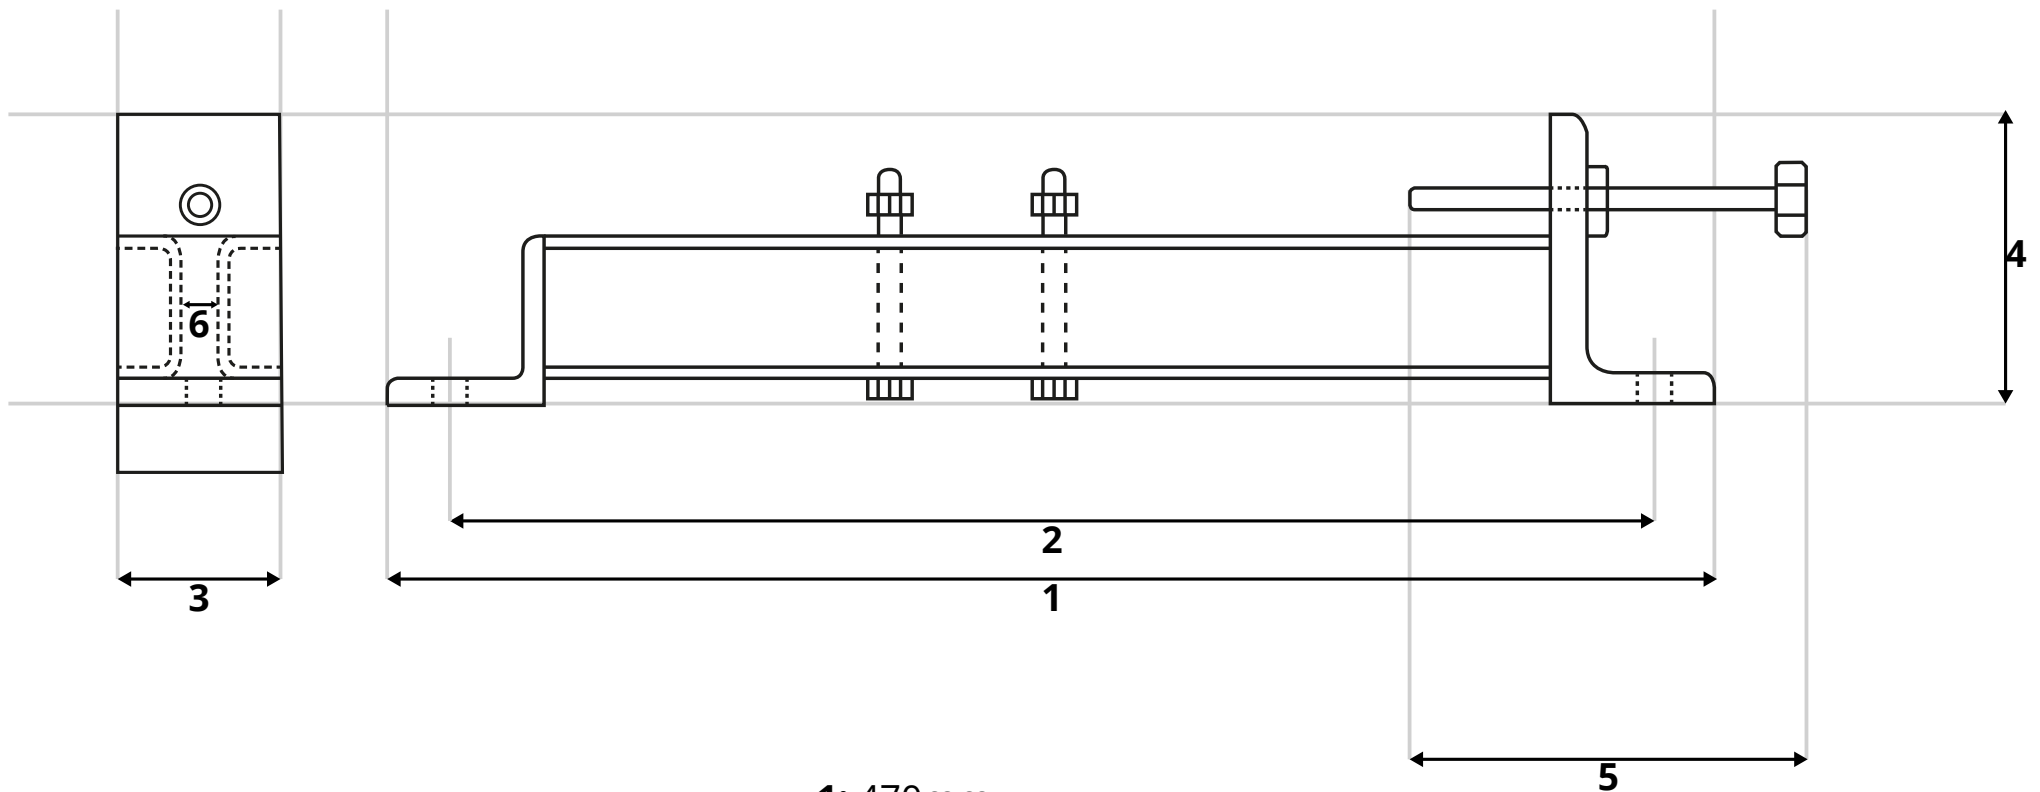

**Slide Rail: 100-132 (TC100-132)**

- 1: 470mm
- 2: 430mm
- 3: 50mm
- 4: 75mm
- 5: 10x200mm
- 6: 11mm