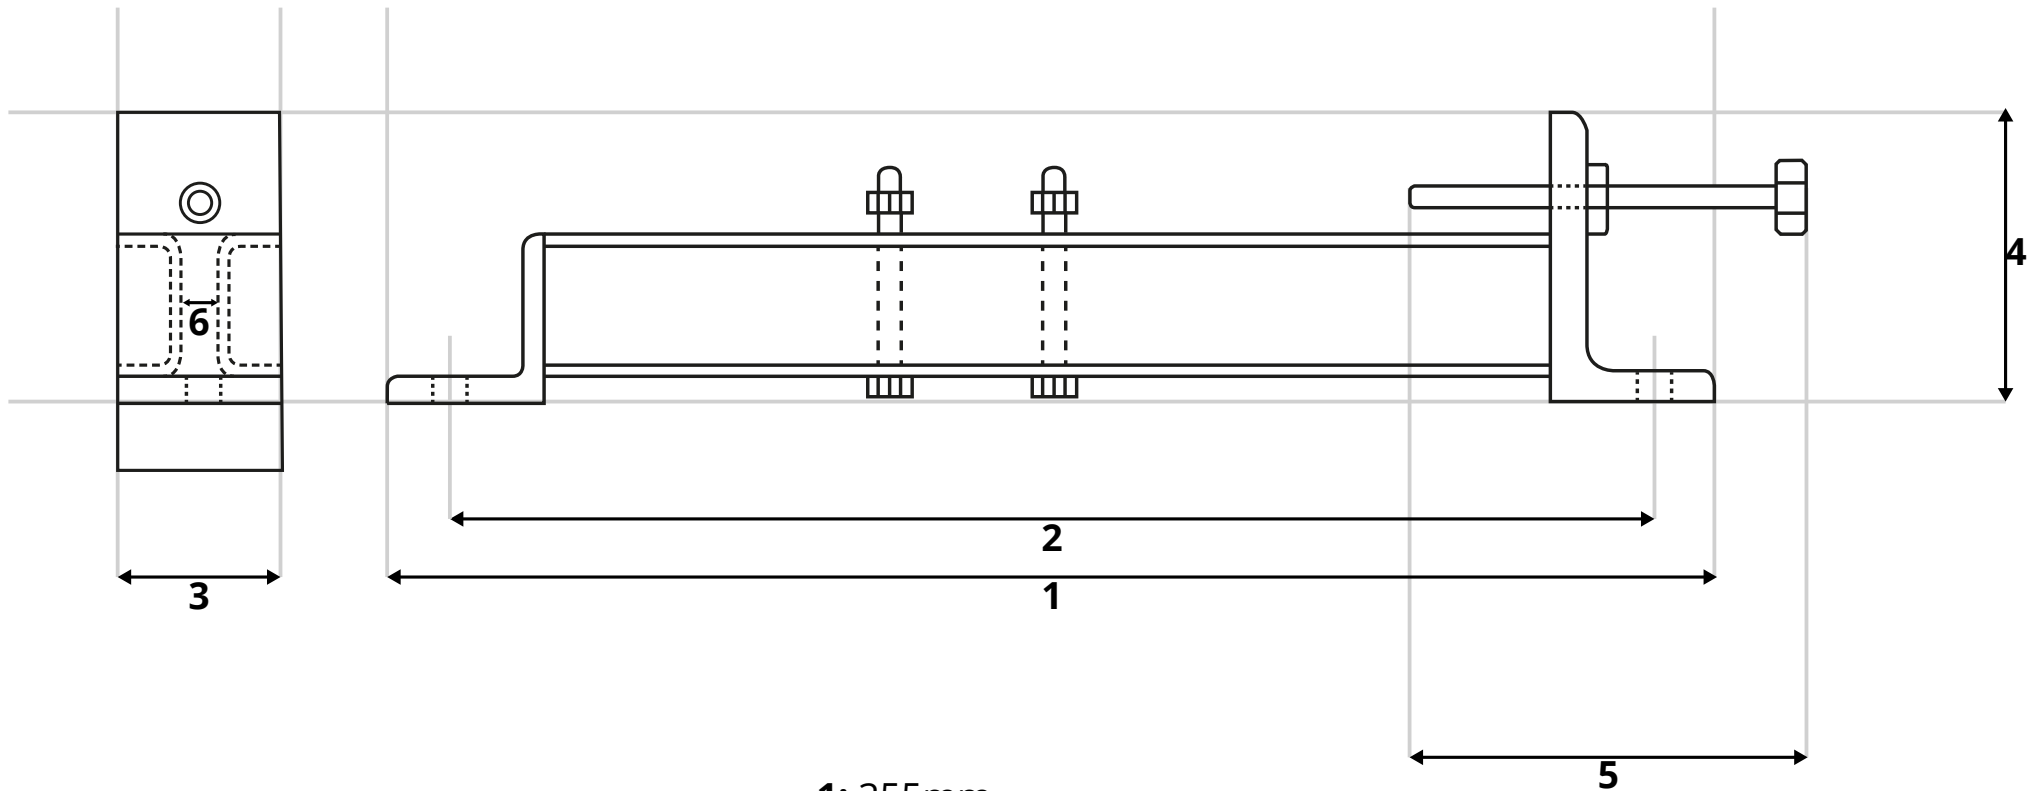

Slide Rail: 71-81-90 (TC71-90)

- 1: 355mm
- 2: 325mm
- 3: 30mm
- 4: 30mm
- 5: 10x130mm
- 6: 9mm